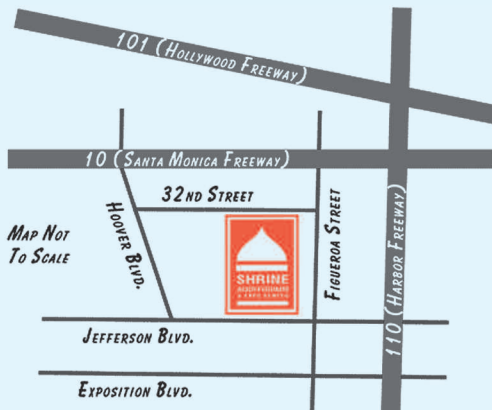

Photo: Thom Jan

Photo: © Food From Sweden

The Shrine Expo Center

700 W. 32nd Street, Los Angeles

From the 101 (San Fernando Valley/Hollywood Freeway):
101 East
110 South
Exit on Exposition Blvd, go straight.
Turn right on Figueroa.
Left on Jefferson Blvd. (Shrine 1/2 block on Right)

From the 10 (East and Westbound, Santa Monica Freeway)
Exit Hoover, go south.
Turn left on 32nd Street.
(Shrine 1 1/2 blocks on right side)

From the 110 (North Harbor Freeway)
Exit Adams Left turn
Turn Left on Figueroa
Turn Right on Jefferson (Shrine 1/2 block on Right)